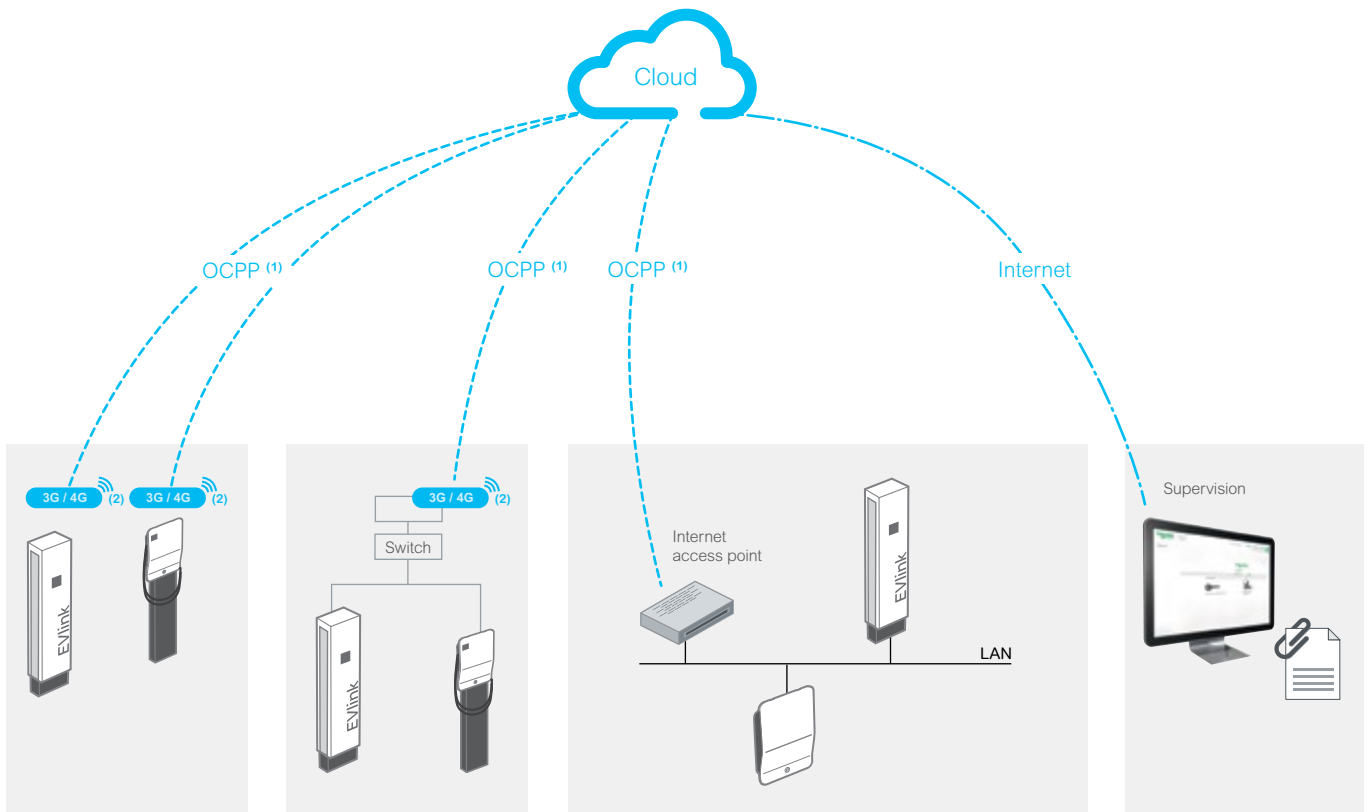

Communication for Cloud supervision

EVlink Parking and EVlink Smart Wallbox access to the Cloud is available with 3G/4G or DSL technologies, and OCPP protocol.

Examples of possible Supervision services:

- User Access Management
- Getting Charge Details Records
- Reporting
- Asset management.

⁽¹⁾ OCPP: Open Charge Point Protocol standard.

⁽²⁾ 4G modem: switches to 3G if no 4G covering.